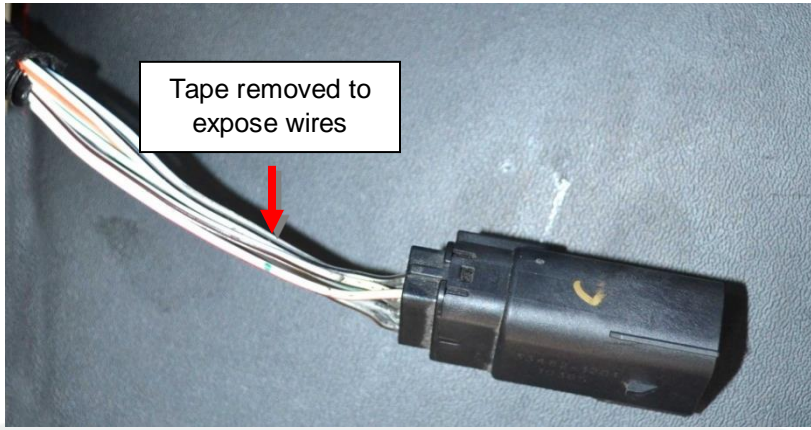

⚠ CAUTION: Do not damage any wires.

Figure 11

4. Remove the old park assist harness connector by cutting all 10 wires approximately 10 mm away from the connector (Figure 12).

Figure 12

NOTE: The bodyside harness has 10 wires, but the new park assist harness connector only has 6 wires (Figure 13). Match the color of each wire on the new park assist harness with the corresponding wire on the vehicle-side harness.