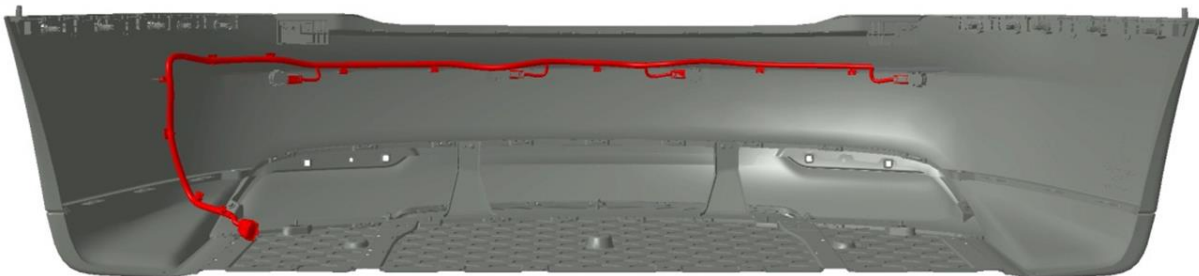

⚠ CAUTION: If the retainer ring is not smooth, the system produces a fault.

Figure 7

- c. Inspect the sensor from the rear and make sure that it is flush with the fascia.
3. Secure all the harness clips to rear fascia. Leave the same amount of slack between each of the sensors (Figure 8).

Figure 8

NOTE: Do not install the new rear fascia at this time.

Replace the Park Assist Harness Connector

NOTE: The park assist harness is part of the right side body harness, and is disconnected on vehicles that are not equipped with park assist sensors. Because the harness connector is exposed, it is possible that the connector has become corroded. The connector must be replaced even if no corrosion is visible.