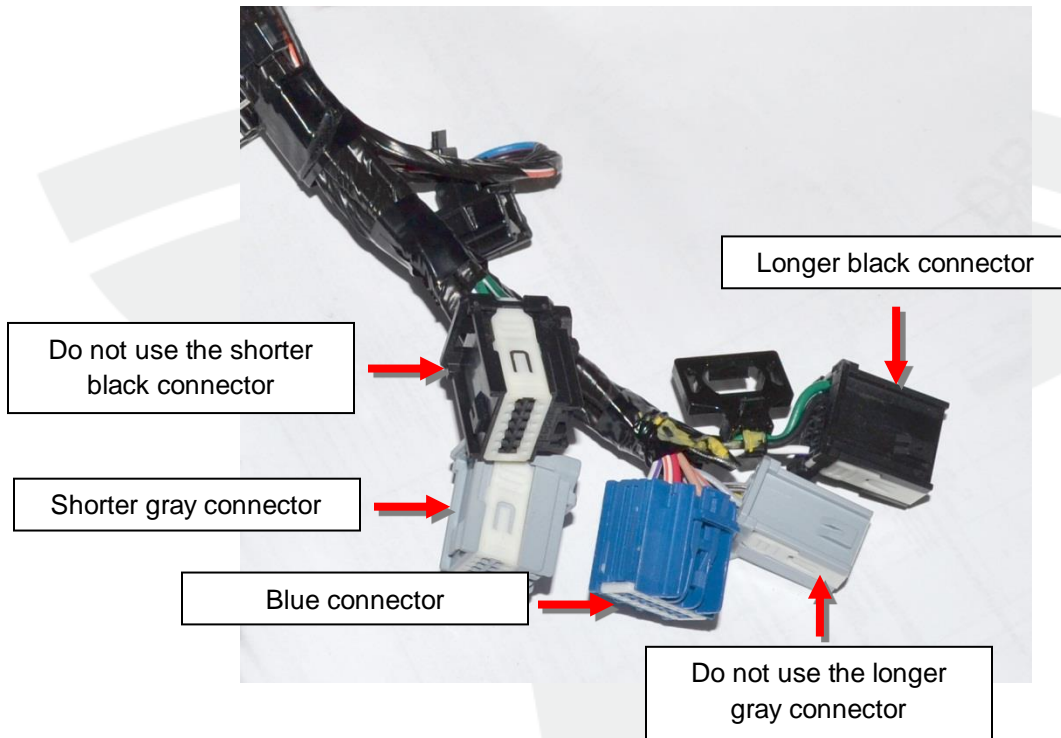

Figure 21

4. Locate the free end of the left side body harness that has 5 connectors. In some vehicles, the harness is clipped to the body.

5. Identify the 3 harness connectors that connect to the park assist ECU (Figure 22):

- The blue connector
- The shorter of the 2 gray connectors
- The longer of the 2 black connectors

⚠ CAUTION: The 2 black connectors and the 2 gray connectors are identical. Do not use the longer gray and shorter black connectors.

Figure 22

6. Install the 3 park assist harnesses to the ECU (Figure 23):
 - Secure the blue connector to the port on the LH side of the ECU.
 - Secure the shorter gray connector to the port in the center of the ECU.
 - Secure the longer black connector to the port on the RH side of the ECU.