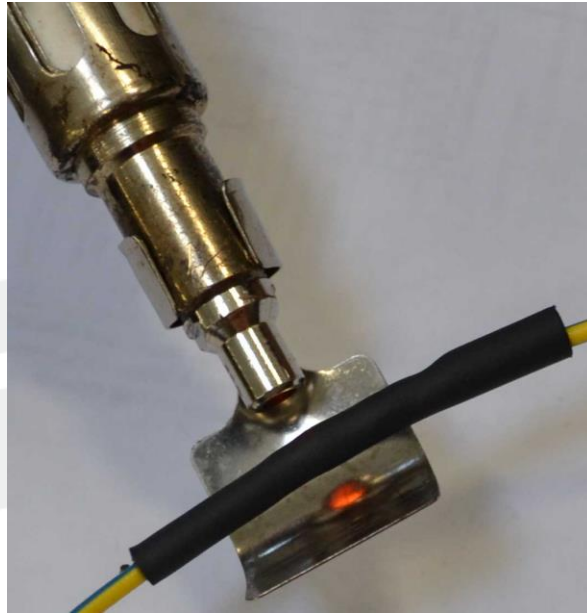

7. Insert the exposed wire into the splice terminal on the new harness connector (Figure 15).

Figure 15

8. Crimp the wires inside the terminal (Figure 16).

Figure 16

9. Use a soldering iron to heat both sides of the splice terminal.
10. Apply solder to the center window of the terminal, allowing it to flow to both crimped sides of the terminal. Make sure that the solder fills the window of the splice terminal.
11. Move the heat shrink tube over the splice terminal.

12. Use a heat gun to heat the shrink tube. The shrink tube contracts as heat is applied (Figure 17).

NOTE: A small amount of adhesive might drip out of the sides of the tube while heating.

Figure 17

13. After all 6 wires have been crimped, soldered, and protected with shrink tubing, cut off the 4 unused wires from the bodyside harness.

14. Use electrical tape to hold the 6 wires together.

15. Install corrugated tubing over the wires. Apply electrical tape over the ends of the tubing to hold it in place.

16. Use a new cable tie to attach the wire bundle to the clip on the vehicle body.