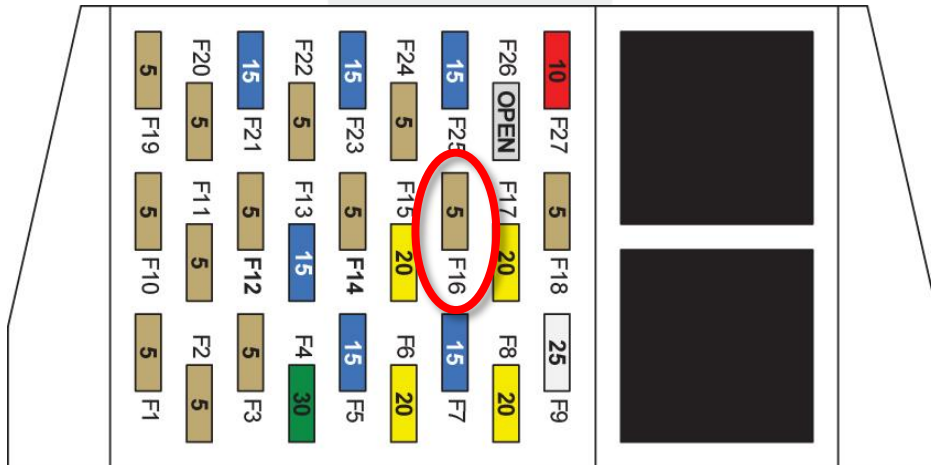

Figure 19

Install the Park Assist ECU

1. Remove the LH trunk trim panel (refer to Service Manual procedure 15245002).