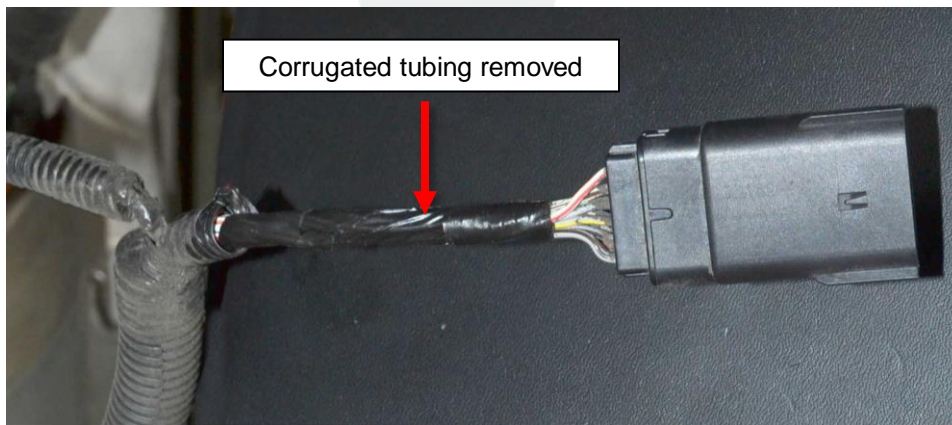

1. Unclip the park assist harness connector branch from the RH underside of the body and cut the cable tie on the clip that is closest to the connector (Figure 9).

NOTE: Leave the clip attached to the vehicle; it will be reused later in this procedure.

Figure 9 (Harness branch highlighted in yellow)

2. Remove 50 mm of corrugated tubing from the park assist harness (Figure 10).

⚠ CAUTION: Do not damage any wires.

Figure 10

3. Remove the tape that secures the wires inside the old park assist harness (Figure 11).