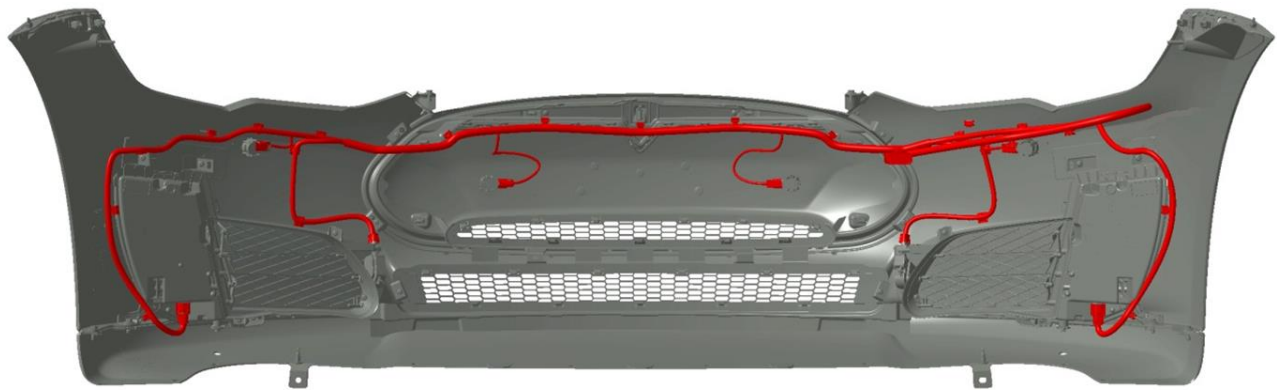

! **CAUTION:** If the retainer ring is not smooth, the system produces a fault.

Figure 4

c. Inspect the sensor from the front and make sure that it is flush with the fascia.

5. Install the new front bumper harness by attaching the appropriate connectors to the park assist sensors, fog light assemblies, louvers, and body harness (Figures 5 and 6). Secure all clips as necessary.

Figure 5

Figure 6

6. Install the new front fascia.

Install the Rear Park Assist Sensors

1. Remove the rear fascia assembly (refer to Service Manual procedure 10013002).
2. Install each of the 4 rear park assist sensors to the rear fascia:
 - a. Place retainer rings over the sensors.