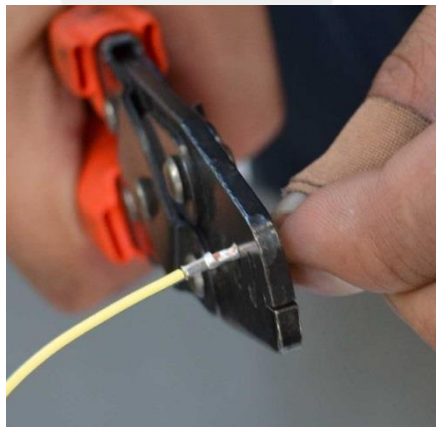

7. Insert the exposed wire into the splice terminal on the new harness connector (Figure 15).

Figure 15

8. Crimp the wires inside the terminal (Figure 16).

Figure 16

9. Use a soldering iron to heat both sides of the splice terminal.
10. Apply solder to the center window of the terminal, allowing it to flow to both crimped sides of the terminal. Make sure that the solder fills the window of the splice terminal.
11. Move the heat shrink tube over the splice terminal.

12. Use a heat gun to heat the shrink tube. The shrink tube contracts as heat is applied (Figure 17).

NOTE: A small amount of adhesive might drip out of the sides of the tube while heating.

Figure 17

13. After all 6 wires have been crimped, soldered, and protected with shrink tubing, cut off the 4 unused wires from the bodyside harness.

14. Use electrical tape to hold the 6 wires together.

15. Install corrugated tubing over the wires. Apply electrical tape over the ends of the tubing to hold it in place.

16. Use a new cable tie to attach the wire bundle to the clip on the vehicle body.