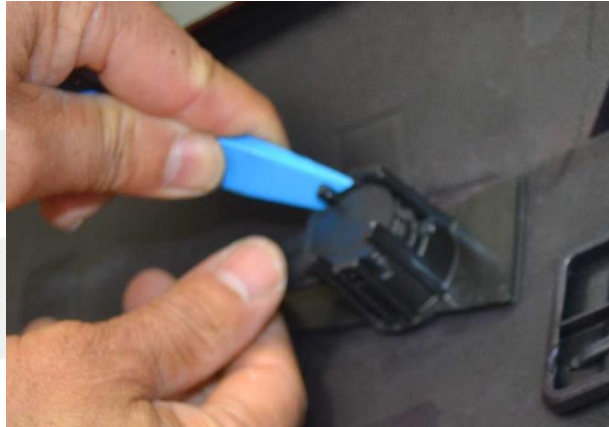

TIP: It might be helpful to use the handle of a screwdriver to evenly apply force to the sensor. Make sure that the retainer ring remains smooth and does not get pinched. If necessary, use a trim stick to smooth out the retainer ring (Figure 4).

! **CAUTION:** If the retainer ring is not smooth, the system produces a fault.

Figure 4

c. Inspect the sensor from the front and make sure that it is flush with the fascia.

5. Install the new front bumper harness by attaching the appropriate connectors to the park assist sensors, fog light assemblies, louvers, and body harness (Figures 5 and 6). Secure all clips as necessary.