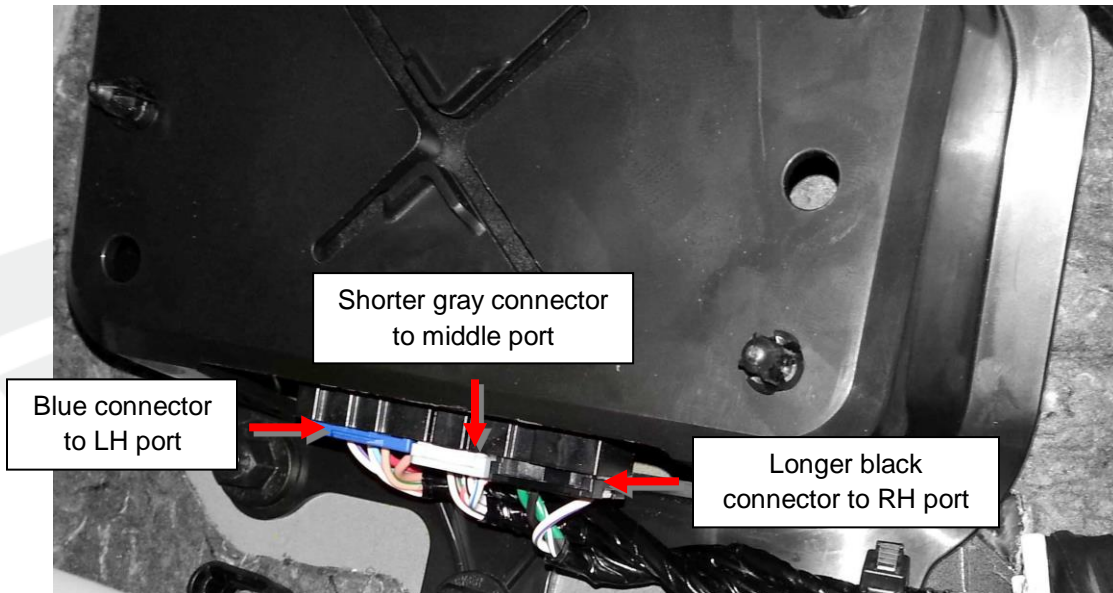

- The blue connector
- The shorter of the 2 gray connectors
- The longer of the 2 black connectors

⚠ CAUTION: The 2 black connectors and the 2 gray connectors are identical. Do not use the longer gray and shorter black connectors.

Figure 22

6. Install the 3 park assist harnesses to the ECU (Figure 23):
 - Secure the blue connector to the port on the LH side of the ECU.
 - Secure the shorter gray connector to the port in the center of the ECU.
 - Secure the longer black connector to the port on the RH side of the ECU.