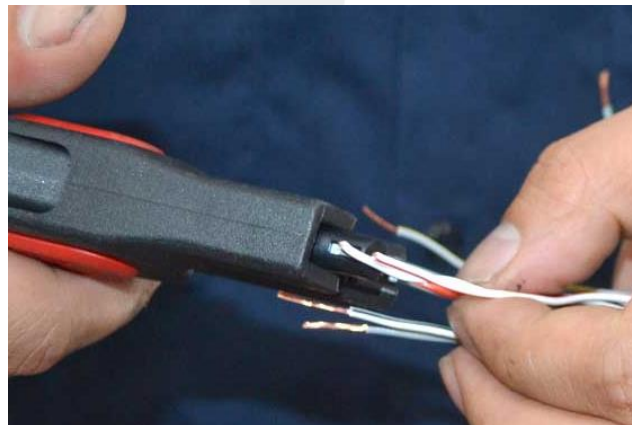

Figure 13

NOTE: Perform steps 5–12 for each of the 6 wires on the new park assist harness.

5. Use a wire stripper to remove approximately 5 mm of insulation from the end of the wire on the bodyside harness (Figure 14).

7. Insert the exposed wire into the splice terminal on the new harness connector (Figure 15).

Figure 15

8. Crimp the wires inside the terminal (Figure 16).

Figure 16

9. Use a soldering iron to heat both sides of the splice terminal.
10. Apply solder to the center window of the terminal, allowing it to flow to both crimped sides of the terminal. Make sure that the solder fills the window of the splice terminal.
11. Move the heat shrink tube over the splice terminal.