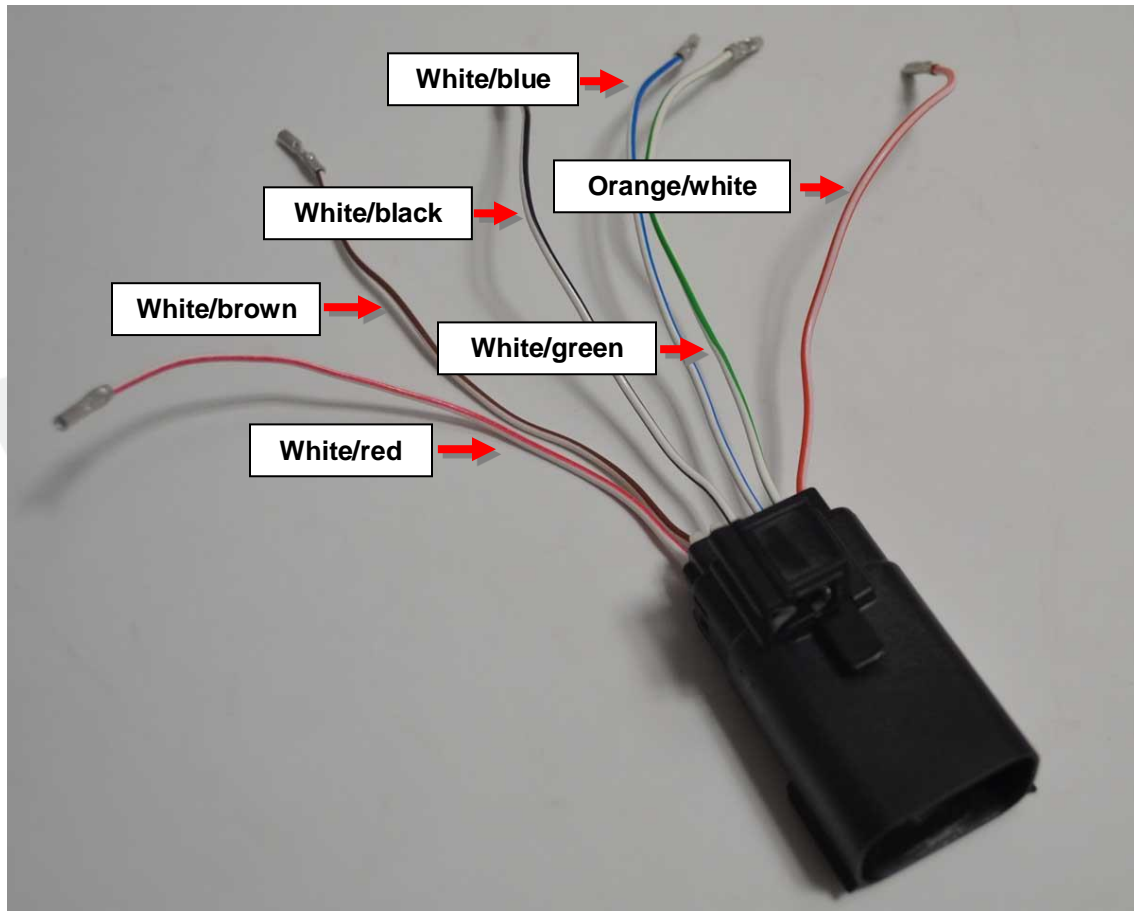

⚠ CAUTION: Do not damage any wires.

Figure 11

4. Remove the old park assist harness connector by cutting all 10 wires approximately 10 mm away from the connector (Figure 12).

Figure 12

NOTE: The bodyside harness has 10 wires, but the new park assist harness connector only has 6 wires (Figure 13). Match the color of each wire on the new park assist harness with the corresponding wire on the vehicle-side harness.