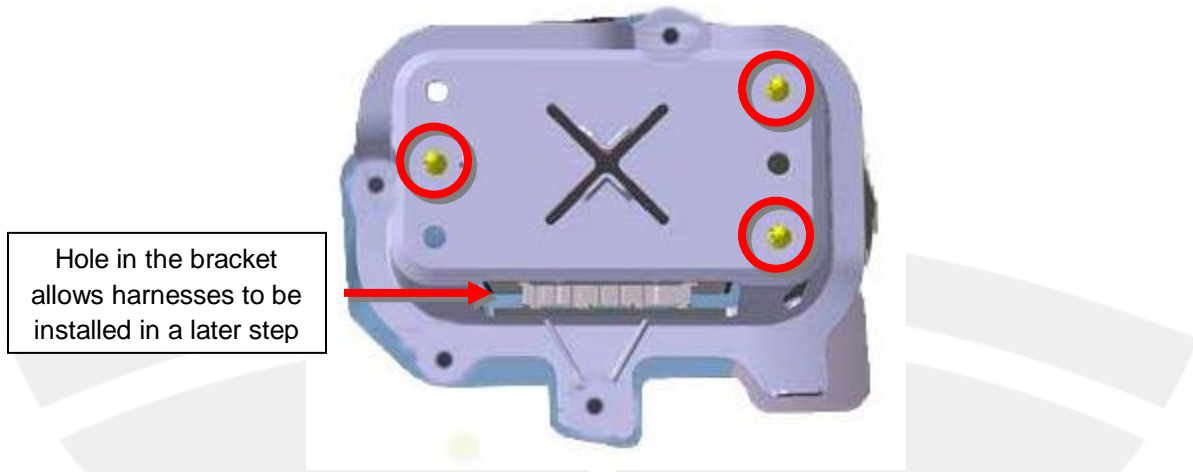

2. Secure the park assist ECU inside the bracket with 3 push rivets (Figure 20). The rivets snap into place.

NOTE: Make sure that the ports on the ECU for the 3 harness connections line up with the hole in the bracket.