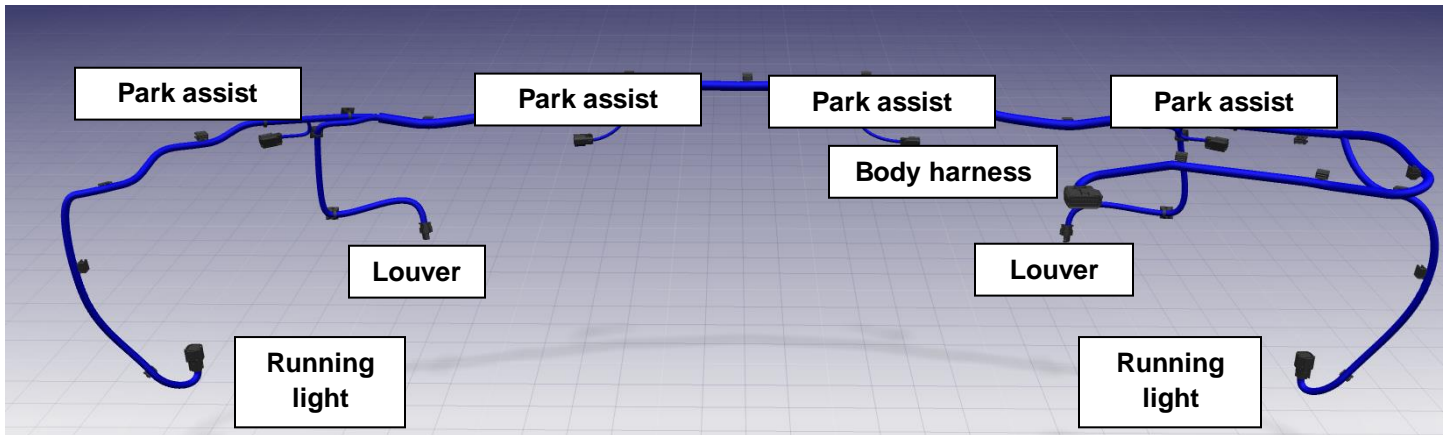

TIP: It might be helpful to use the handle of a screwdriver to evenly apply force to the sensor. Make sure that the retainer ring remains smooth and does not get pinched. If necessary, use a trim stick to smooth out the retainer ring (Figure 4).

! **CAUTION:** If the retainer ring is not smooth, the system produces a fault.

Figure 4

c. Inspect the sensor from the front and make sure that it is flush with the fascia.

5. Install the new front bumper harness by attaching the appropriate connectors to the park assist sensors, fog light assemblies, louvers, and body harness (Figures 5 and 6). Secure all clips as necessary.

⚠ CAUTION: If the retainer ring is not smooth, the system produces a fault.

Figure 7

- c. Inspect the sensor from the rear and make sure that it is flush with the fascia.
3. Secure all the harness clips to rear fascia. Leave the same amount of slack between each of the sensors (Figure 8).