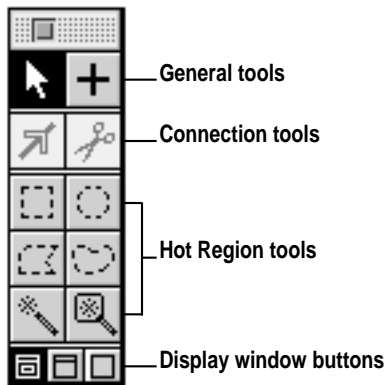

Description of Tools

Tool palette

General tools (Map and Display windows)

Selection

Map window: Selects a screen
Display window: Selects an object

Creation

Map window: Creates a screen
Display window: Creates an object

Connection tools (Map window)

Connection

Connects screens

Cut Connection

Cuts connection between screens

Hot Region tools (Display window only)

Rectangle

Creates a rectangular hot region

Ellipse

Creates an elliptical hot region

Polygon

Creates a polygonal hot region

Freehand

Creates a hot region of any shape

Magic Wand

Makes contiguous areas of a selected color a hot region

Global Magic Wand

Makes all areas of a selected color within an object hot regions

Display window buttons

Show All Windows

Shows all windows of all applications

Hide Other Windows

Shows only the Display window and the menu bar