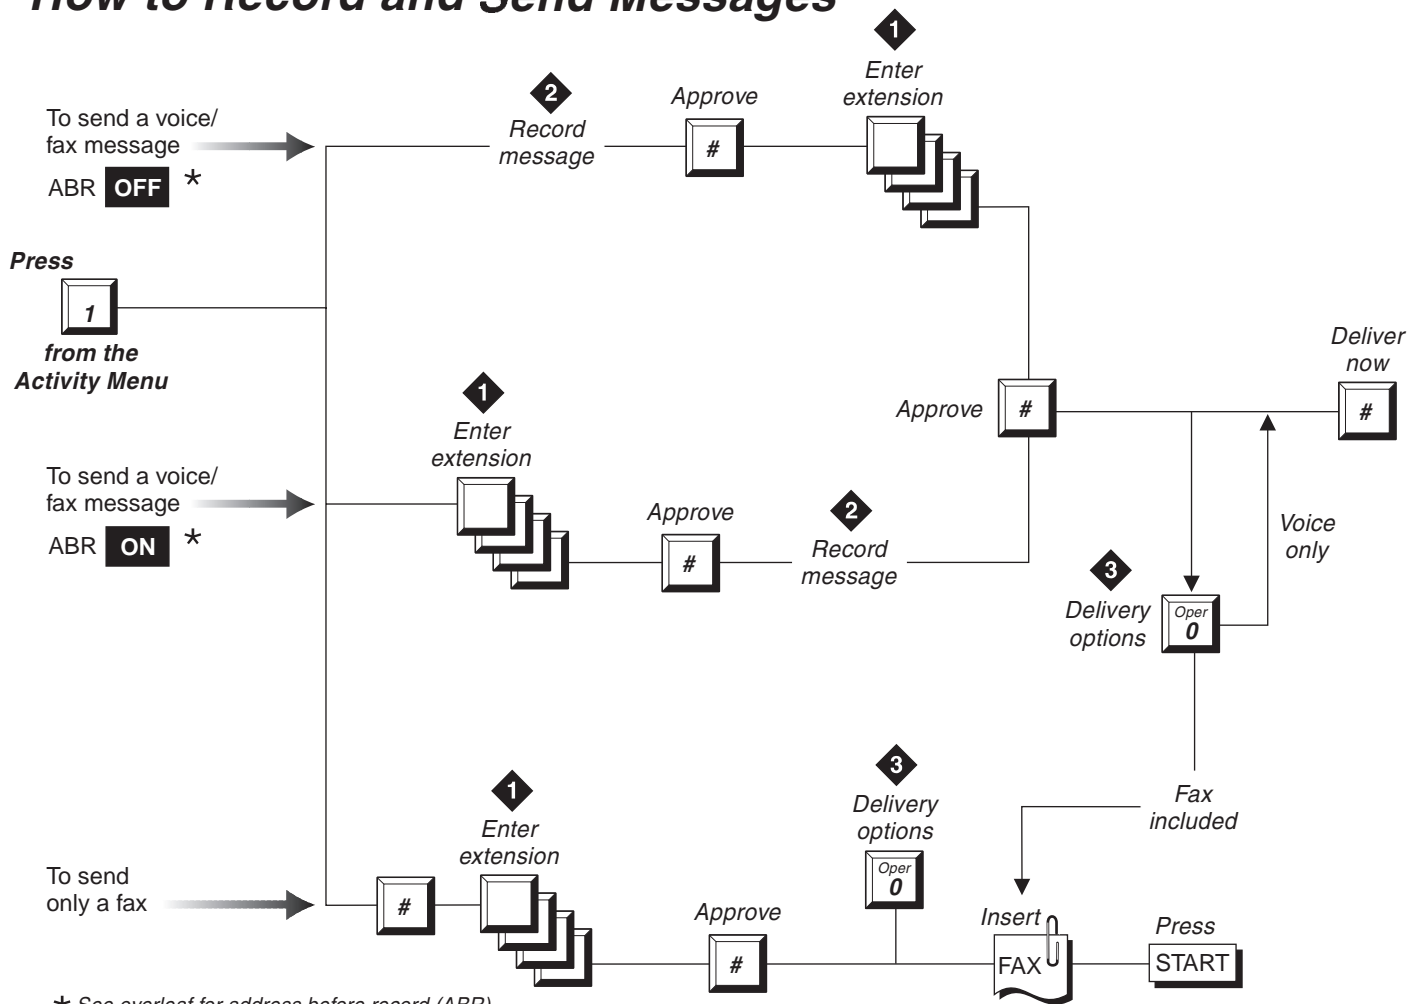

How to Record and Send Messages

* See overleaf for address before record (ABR) options from the Activity Menu.

Select these functions by matching the ♦ with its submenu.

Voice prompts describe your options.

Help

Return to Activity Menu

1

- * ABC 2 Alternate ext/name
- * JKL 5 Access list

2

- 1 Stop/restart
- ABC 2 Play back
- * DEF 3 Delete

3

- 1 Make private
- ABC 2 Make priority
- DEF 3 Schedule delivery
- GHI 4 File a copy
- JKL 5 Include a fax