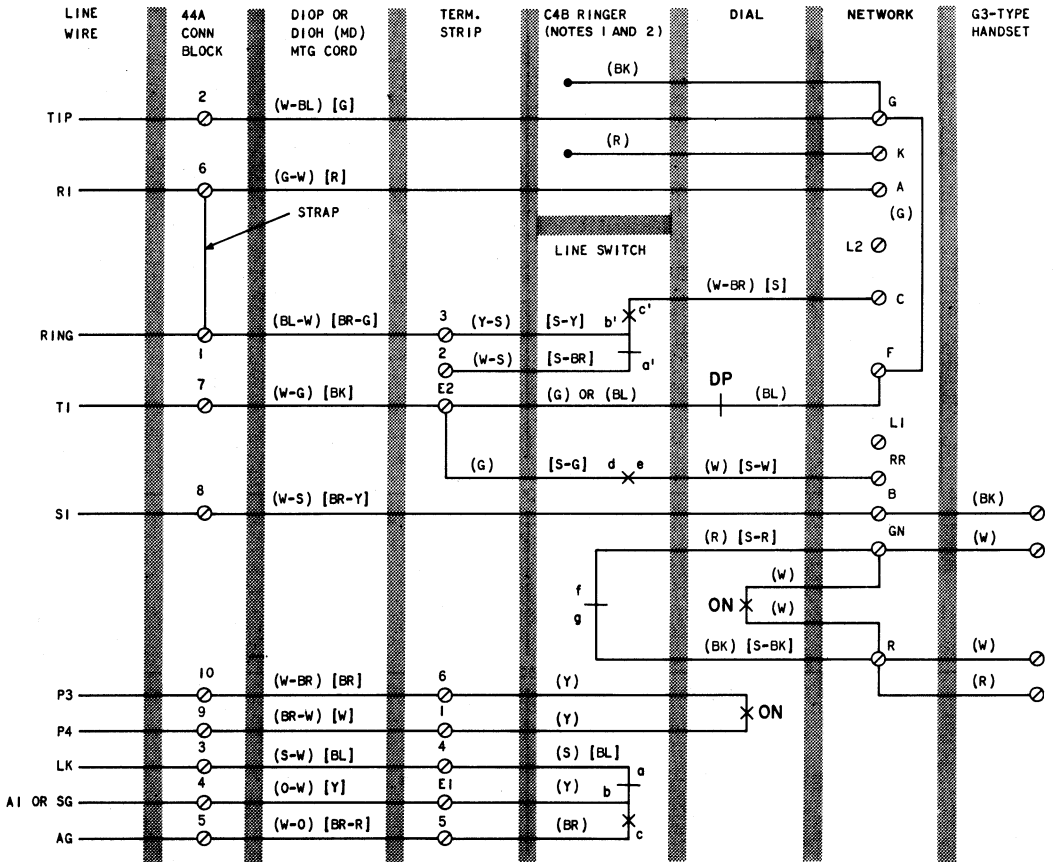

1. **NOTES:**
1. SET WIRED FOR BRIDGED SERVICE. REFER TO TABLE A FOR OTHER CLASSES OF SERVICE AND TO SILENCE RINGER.
  2. IF C4A RINGER IS USED, REFER TO TABLE B FOR ALL CLASSES OF SERVICE.
  3. FOR CONNECTIONS TO SPEAKERPHONE REFER TO APPROPRIATE SECTION IN DIVISION 512.

1. **LEGEND:**
2. ( ) CURRENT COLOR CODE
   - [ ] MD COLOR CODE
   - DP DIAL PULSE CONTACT
   - ON DIAL OFF-NORMAL CONTACT