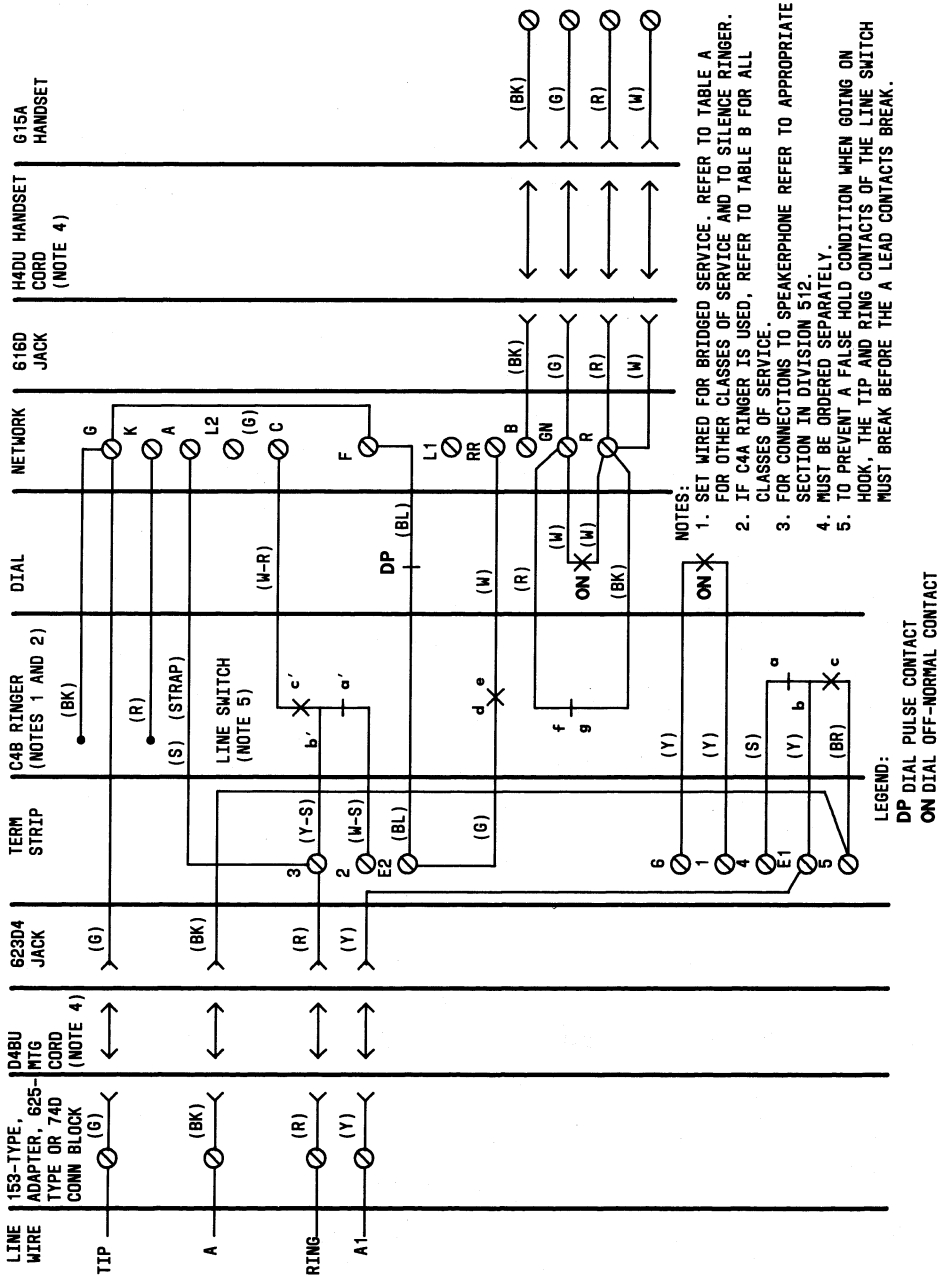

SERVICE

500R/S AND 500SM TELEPHONE SETS

1. GENERAL

TABLE A

1.01 Reissued to:

- Delete 500RM telephone set which was never manufactured
- Add 623D4 jack and D4BU mounting cord to 500SM telephone set (Fig. 2).

* Only the optional mounting cord leads are shown in the table. Connections for the remaining mounting cord leads are shown in Fig. 1.

Note: To permanently silence ringer, refer to appropriate ringer section in Division 501.

() Current color code

[] MD color code

NOTICE

Not for use or disclosure outside the
Bell System except under written agreement

◆ TABLE B ◆
LINE AND C4A RINGER CONNECTIONS

WIRE OR LEAD	COLOR	INDIV OR BRIDGED	RING PARTY	TIP PARTY NO IDENT GROUND	TIP PARTY IDENT GRD	
					1000Ω	2650Ω
Mtg Cord in Set	(W-BL) [G]	G	F	F	F	F
Strap from G Term. on Net. to	(G)	F	E1	E1	E1	E1
C4A Ringer	(R) (BK) (S) (S-R)	L2 G K A	L2 G K A	L2 G K A	K G B B	B B K G
Line Switch	(W-S) [S-BR]	Term. 2	Term. 2	Term. 2	A of Net.	A of Net.
Mtg Cord at Conn. Block (Line Only)	(G-W) [R] (W-BL) [G] (BL-W) [BR-G]	Ring Tip Ring	Ring Tip Ring	Tip Ring Tip	Tip Ring Tip	Tip Ring Tip
Strap from A To L2 on Net.	(S)	*	*	*	*	*
44A Conn Block Strap		1 to 6	1 to 6	2 to 6	2 to 6	2 to 6

- LEGEND:**
- () CURRENT COLOR CODE
 - [] MD COLOR CODE
 - DP DIAL PULSE CONTACT
 - ON DIAL OFF-NORMAL CONTACT

Fig. 1—500R/S Telephone Set—Connections

Fig. 2 — 500SM Telephone Set — Connections