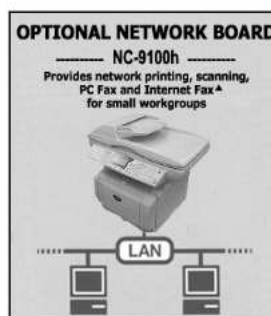

LASER PRINTER

- HQ1200 (2400 x 600 dpi) Laser Printing
- Up to 17 ppm print speed
- 32MB Memory - upgradeable to 160MB
- Duplex Printing Standard (up to 8.5 images per minute)
- 250-sheet letter or legal paper capacity; optional second paper tray (LT-5000)
- 50-sheet Multipurpose Paper Tray
- Windows® 95, 98, Me, 2000, XP, NT® 4.0, Mac® OS 8.5-10.x, PCL6, BR-Script (PostScript®) Level 3 emulations
- Parallel and USB interfaces standard
- EPA energy star compliant with power saving sleep mode
- Secure Print with password controlled access

COLOR SCANNER

- Up to 9600 x 9600 dpi color or B&W scanning into your PC (interpolated)[†]
- Up to legal size document glass
- 256 shade gray scale for photo resolution
- 48 bit internal color depth
- One-touch dedicated key for scanning to e-mail, image or OCR applications (Windows only)
- Includes award winning ScanSoft® PaperPort® and TextBridge® OCR software[^]
- Included Presto! Page Manager for Mac®
- Works with Windows® 95, 98, Me, 2000, XP, NT® 4.0, Mac OS® 8.6-9.2, OS X 10.2.1 or greater

[†] 600x2400 dpi optical resolution
[^] Not available with Mac® OS X

Support for:

- Windows® 2000 Professional TCP/IP
- Windows® XP TCP/IP
- Windows NT® 4.0 TCP/IP*
- Windows® 95 TCP/IP Peer-To-Peer*
- Windows® 98/98SE/Me TCP/IP Peer-To-Peer
- UNIX TCP/IP**
- AppleTalk*
- Rendezvous**
- Novell NetWare**

* SMTP/POP 3 E-mail service required
* Network Printing, PC Fax Send only
** Network Printing Only

Specifications

UPC Code: 0 12502 60659 8
Reorder #: DCP8025D
Carton Dimensions: 22.3" w x 24.7" d x 22.6" h
Carton Weight: 51.3 lbs.
Unit Dimensions: 20.9" w x 17.5" d x 18.5" h
Unit Weight: 39.9 lbs.

Accessories

TN530 - Standard yield toner cartridge (up to 3300 pages @5% coverage)
TN560 - High yield toner cartridge (up to 6500 pages @5% coverage)
DR500 - Replacement Drum Unit
LT5000 - Second Lower Paper Tray (Additional 250 pages)
NC9100h - Network (LAN) Board

At your side.™
brother®

All specifications are subject to change without notice.