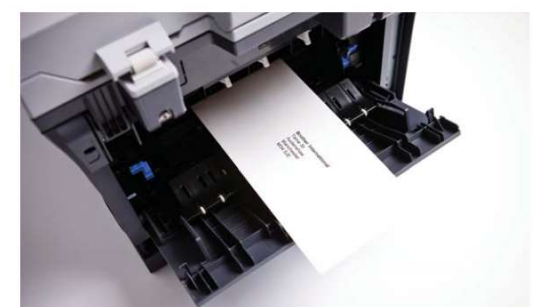

Swift and easy - printing on thick paper or envelopes.

Time-saving

With high speed printing and copying of up to 30 pages per minute and a first page out time of less than 8.5 seconds, the MFC-8380DN gets the job done quickly. Its 20-sheet ADF makes handling multipage documents a swift task. Save time by printing from or scanning to a USB Flash Memory Drive without using your computer.

Cost-saving performance

The MFC-8380DN is designed to keep running costs to a minimum. Automatic duplex printing and copying or the N-in-1 function (printing multiple pages onto one sheet) can significantly reduce paper use in the office. The MFC-8380DN comes with an optional high-yield toner to further reduce cost per page. Furthermore, the toner and drum are separate which means you can replace them individually to save even more money. The MFC-8380DN's energy efficiency has been ENERGY STAR-certified, and it has received the prestigious German Blue Angel award for its low noise level, recycling-friendly design and use of non-hazardous materials.

User-friendly

Printing on special media such as envelopes, labels or transparencies is easily done with the multipurpose tray. Create a professional booklet (printing four pages per double-sided sheet) conveniently in your office by simply choosing the option in the MFC-8380DN's driver. With the easy to use Secure Print function, you can print confidential documents at any time.

Easy to manage

Simply connect the MFC-8380DN to your existing network to share its resources across the office. Scan to Email and Scan to Network are some of the various options designed to increase productivity. Secure Function Lock enables user access to be controlled centrally – you decide who has access to the machine's main functions. The BRAdmin software (downloadable free of charge from Brother's Solutions Centre website) allows you to easily centralise managing all Brother printing devices in the entire organisation.