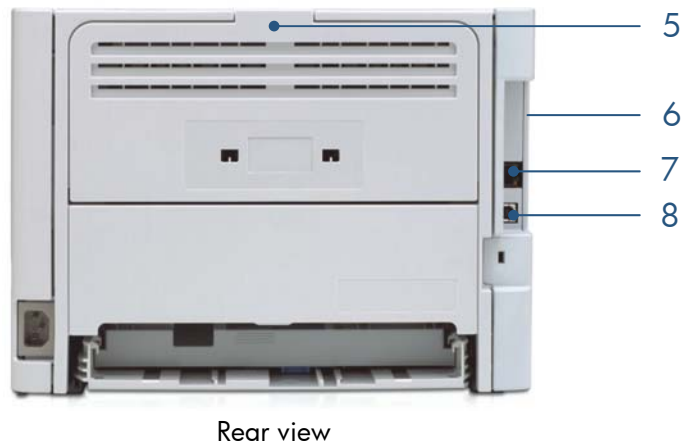

HP LaserJet P2010 Printer series

1. 1 150-sheet output bin
2. 2 One-door access to the easy-to-install print cartridge
3. 3 Adjustable 50-sheet multipurpose input tray for specialty paper
4. 4 250-sheet input tray for standard paper
5. 5 Rear output door provides a straight-through path for special papers
6. 6 32 MB of memory and a 264 MHz processor perform complex tasks quickly
7. 7 HP Jetdirect Fast Ethernet embedded print server for flexible networking
8. 8 Hi-Speed USB 2.0 port for direct connections

HP LaserJet P2014n printer shown

Series at a glance

Part number	CB450A	CB451A
250-sheet input tray	✓	✓
50-sheet multipurpose input tray	✓	✓
32 MB RAM	✓	✓
USB 2.0-compatible port	✓	✓
IEEE 1284-B compliant parallel port	✓	
HP Jetdirect Fast Ethernet embedded print server		✓