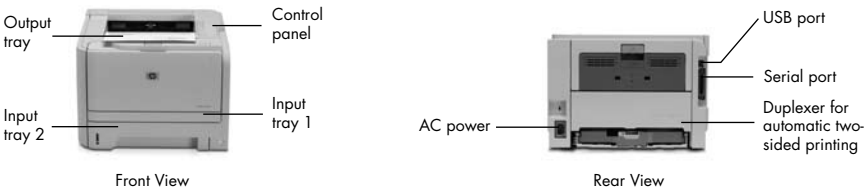

¹ Duty cycle is defined as the maximum number of pages per month of imaged output. This value provides a comparison of product robustness in relation to other HP LaserJet or HP Color LaserJet devices, and enables appropriate deployment of printers and MFPs.

HP LaserJet P2035 Printer series

Supplies and accessories

See [Original HP Printing Supplies](#) for complete media compatibility and additional information on supplies. See [HP Accessories](#) for more information on connectivity, paper-handling solutions and printer memory.

Print Cartridges

- HP LaserJet Black Print Cartridge CE505A

Media

For a range of HP Business Communications Papers, See [Original HP Printing Supplies](#) for complete information:

- HP LaserJet Paper
- HP Inkjet Paper

Cables

- 2-metre IEEE 1284-B cable C2950A
- 3-metre IEEE 1284-B cable C2951A
- 2-metre A to B cable C6518A