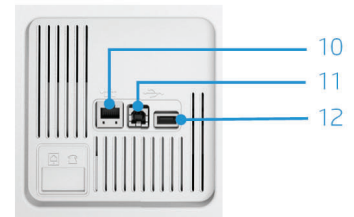

Rear I/O panel close-up

Series at a glance

Model	452dn/dw	552dw
Print speed in pages per minute (ppm) (black/color, letter/A4)⁸	Up to 40 Professional mode Up to 55 General Office (GO) mode	Up to 50 Professional mode Up to 70 General Office (GO) mode
Print cartridge options (maximum page yields)	High-yield (X) cartridges (10,000 black/7,000 color)⁹	Extra-high-yield (Y) cartridges (17,000 black/13,000 color)¹⁰
Control panel display	2-inch (5 cm) mono graphic display	4.3-inch (10.9 cm) color touchscreen
Print input capacity (standard/optional)	550/1,050¹¹	550/1,550¹²
Duty cycle (pages per month)¹³	Up to 50,000	Up to 80,000
Security, manageability, and extensibility features	✓	✓
Print Microsoft® Word and PowerPoint® files from USB¹⁴	Not available	✓
Wi-Fi Direct⁵ and NFC touch-to-print capabilities⁶	dw model only	✓