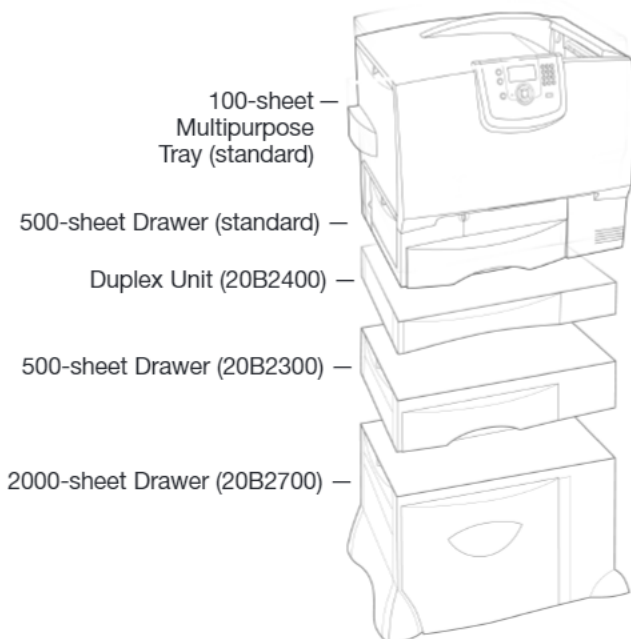

Paper Handling Options⁴

Options not pictured:

- 500-sheet Tray (20B2373)
- Banner Tray (20B5000)
- Envelope Drawer (20B3100)
- Outdoor Media Drawer (20B3340)
- Printer Stand (16N1708)
- Scanner Kit (21J0350)
- StapleSmart™ Finisher (20B3060)
- Output Expander (20B3050)
- Scanner Stand with Cabinet (16C0700)
- Scanner Shelf (21J0055)

Additional Information

- ¹ Occasional vinyl usage. Optional web oiler required for heavy usage
- ² Yield is based on approximately 5% coverage per color
- ³ One flash memory slot and one application slot available
- ⁴ Displays all available options for base model