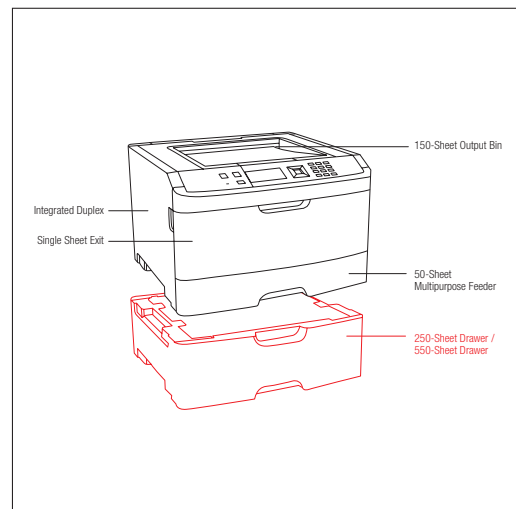

Printing	
Print Technology	Monochrome Laser
Print Speed (Letter, Black): Up to	40 ppm
Time to First Page (Black)	As fast as 6.5 seconds
Print Resolution, Black	1200 Image Quality, 1200 x 1200 dpi, 2400 Image Quality, 600 x 600 dpi
Memory, Standard	64 MB
Memory, Maximum	576 MB
Print Noise Level, Operating	53 dBA
Noise Level, Idle	inaudible dBA
Maximum Monthly Duty Cycle: Up to	80000 pages per month
Recommended Monthly Page Volume	1500 - 10000 pages
Supplies	
Supplies Yield (*Average standard page yield value declared in accordance with ISO/IEC 19752.)	9,000*-page High Yield Toner Cartridge, 3,500*-page Toner Cartridge, 15,000*-page Extra High Yield Toner Cartridge
Cartridge(s) Shipping with Product	7,000*-page Starter Return Program Toner Cartridge
Paper Handling	
Paper Handling Standard	150-Sheet Output Bin, Integrated Duplex, Single Sheet Exit, 250-Sheet Input Tray, 50-Sheet Multipurpose Feeder
Paper Handling Optional	550-Sheet Drawer, Only one drawer may be installed at a time, 250-Sheet Drawer
Paper Input Capacity, Standard	300 pages 20 lb or 75 gsm bond
Paper Input Capacity, Maximum	850 pages 20 lb or 75 gsm bond
Paper Output Capacity, Standard	150 pages 20 lb or 75 gsm bond
Paper Output Capacity, Maximum	150 pages 20 lb or 75 gsm bond
Media Types Supported	Card Stock, Envelopes, Paper Labels, Plain Paper, Transparencies, Refer to the Card Stock & Label Guide
Media Sizes Supported	10 Envelope, 7 3/4 Envelope, 9 Envelope, A4, A5, B5 Envelope, C5 Envelope, DL Envelope, A6 Card, Executive, Folio, JIS-B5, Legal, Letter, Statement, Universal, Oficio
Compatibility	
Network Protocol Support	TCP/IP IPv4, IPX/SPX, AppleTalk™, LexLink (DLC), TCP/IP IPv6, TCP, UDP
Printer Languages (Standard)	PCL 5e Emulation, PCL 6 Emulation, Personal Printer Data Stream (PPDS), PostScript 3 Emulation, xHTML, PDF 1.6, Direct Image
Standard Ports	Centronics IEEE 1284 Bidirectional Parallel, Ethernet 10/100BaseTX (RJ-45), USB 2.0 Specification Hi-Speed Certified
Microsoft Windows Operating Systems Supported	2000, XP, Server 2003, XP x64, Server 2003 running Terminal Services, 2000 Server running Terminal Services, Server 2003 x64, Server 2003 x64 running Terminal Services, Vista, Vista x64, Server 2008, Server 2008 x64, Server 2008 running Terminal Services, Server 2008 x64 running Terminal Services
Apple Macintosh Operating Systems Supported	Mac OS X, Mac OS 9.x
Other Operating Systems Supported	www.lexmark.com
General	
Product Warranty	1-Year Exchange
Product Certifications	www.lexmark.com
Size (in. - H x W x D)	10.2 x 15.98 x 14.55 in.
Weight (lb.)	30.87 lb.
Specified Operating Environment	Temperature: 16 to 32°C (60 to 90°F), Altitude: 0 - 2500 Meters (8,200 Feet), Humidity: 8 to 80% Relative Humidity for Temperatures less than 25.5°C (78°F)

	Paper Handling Standard
	Paper Handling Optional
Part #	Model
34S0700	Lexmark E460dn
Part #	Laser Toner/Print Cartridge
E460X11A	E460 Extra High Yield Return Program Toner Cartridge
E360H11A	E360, E460 High Yield Return Program Toner Cartridge
E260A11A	E260, E360, E460 Return Program Toner Cartridge
E460X21A	E460 Extra High Yield Toner Cartridge
E360H21A	E360, E460 High Yield Toner Cartridge
E260A21A	E260, E360, E460 Toner Cartridge
E260X22G	E260, E360, E460 Photoconductor Kit
Part #	Paper & Transparencies
70X7240	Laser Printer Transparencies (Letter)
Part #	Paper Handling
34S0550	550-Sheet Drawer
34S0250	250-Sheet Drawer
Part #	Memory Options
1022298	128MB DDR1-DRAM
1022299	256MB DDR1-DRAM
1022301	512MB DDR1-DRAM
14F0245	256MB Flash Card
30G0828	Japanese Font Card
30G0825	Korean Font Card
30G0826	Simplified Chinese Font Card
30G0827	Traditional Chinese Font Card
Part #	Application Solutions
30G0829	Lexmark Print/Cryptation Card
34S0970	E460 Forms and Bar Code Card
Part #	Connectivity
1021231	Parallel (10') Cable
1021294	USB (2 Meter) Cable
14T0145	Lexmark N4050e 802.11g Wireless Print Server
14T0220	MarkNet™ N7020e Gigabit Ethernet Print Server
Part #	Extended Warranties
2350250	2-Years Total Exchange Service, Next Business Day
2350251	3-Years Total Exchange Service, Next Business Day
2350252	4-Years Total Exchange Service, Next Business Day
2350254	1-Year Exchange Service Renewal, Next Business Day
2350257	Upgrade to Onsite Service, Next Business Day
2350258	2-Years Total Onsite Service, Next Business Day
2350259	3-Years Total Onsite Service, Next Business Day
2350260	4-Years Total Onsite Service, Next Business Day
2350262	1-Year Onsite Service Renewal, Next Business Day
Part #	Service Parts
40X5400	E460 Fuser Maintenance Kit 110-120V
In the box	
Lexmark E460dn Laser Printer, 7,000-page* Return Program Toner Cartridge, Photoconductor Kit, Software and documentation CD, Setup guide or sheet (network and local attachment), Power cord(s), Statement of limited warranty, Operator panel language overlay, Safety sheet or booklet, Lexmark Cartridge Collection Program information	
Models available	
Lexmark E460dn: Network ready plus duplex, Part #34S0700	
Lexmark E460dw: Duplex with built-in wireless, Part #34S0600	

Environmental commitment

Lexmark believes that the environment is a critical component of responsible business management and clearly demonstrates it by implementing the "4R" strategy: Reduce, Recover, Reuse and Recycle. To learn more about these programs please visit www.lexmark.com/recycle

Cost-saving and environmental features

- Energy Star compliant
- Duplex printing, Print and Hold (verify print), multi-up printing and support for recycled paper help reduce paper consumption.
- Selectable toner-saving modes help reduce the amount of toner used on a page.
- Lexmark Cartridge Collection Program and end-of-life product recycling help reduce waste.