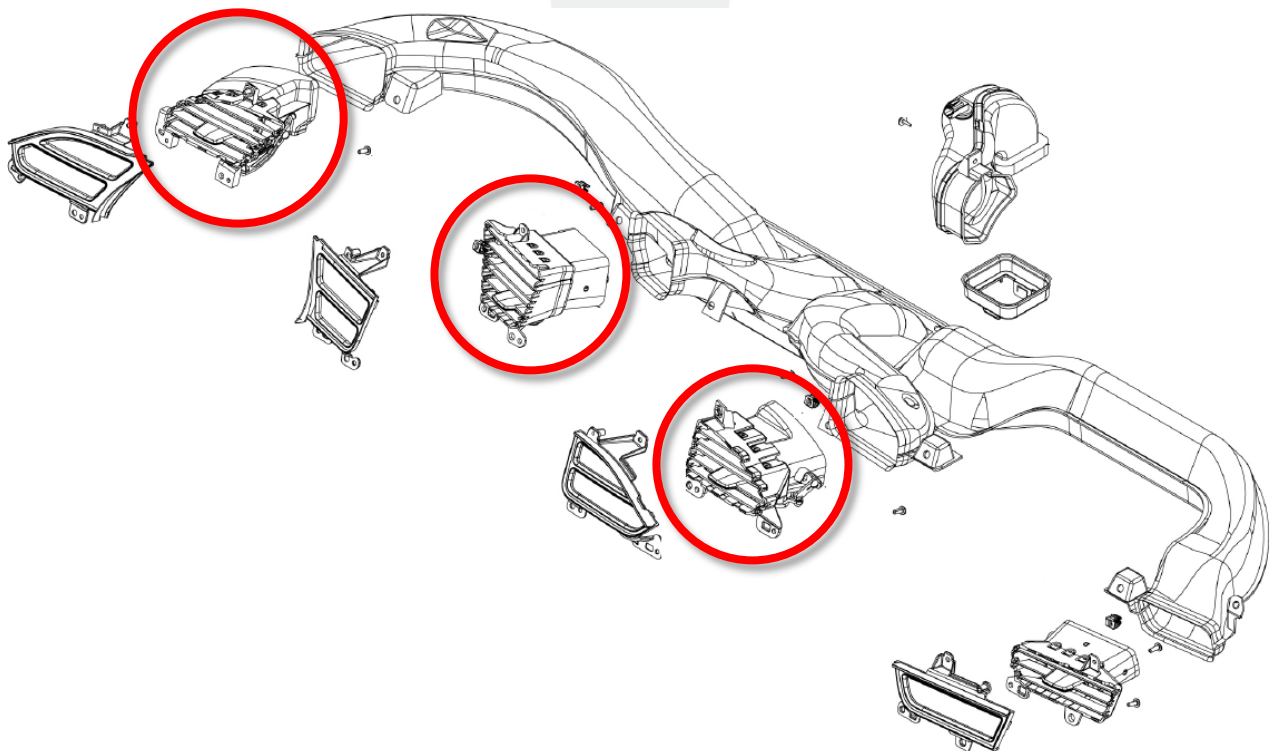

## Correction

Upon complaint, replace the outer LH air outlet, inner LH air outlet, and inner RH air outlet on all cars within the affected VIN range (Figure 1).

Figure 1

Required Part(s):	Part Number	Description	Quantity
	1007834-00-C	ASY AIR OUTLET LEFT	1
	6007629-00-C	ASY AIR OUTLET CENTER LEFT	1
	6007628-00-C	ASY AIR OUTLET CENTER RIGHT	1